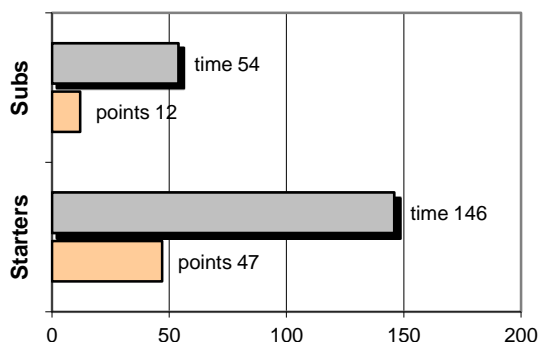

FINAL

Α.Ε.Κ. 59 - 64 Α.Ο. Πρωτέας

Referees: Παπαδόπουλος - Κοτσώνης

Each Period	1st	2nd	3rd	4th
Α.Ε.Κ.	9	7	18	25
Α.Ο. Πρωτέας	13	13	13	25

End of Period	1st	2nd	3rd	4th
Α.Ε.Κ.	9	16	34	59
Α.Ο. Πρωτέας	13	26	39	64

Coach: Α. Δεμέναγας- Δ. Σπυριδάκης

Α.Ε.Κ.

Fast Breaks 7 / 15

# Player	Time (min)	Points	Ft	2p	3p	Rebounds		As	St	Tu	Bl	Fouls		Rkg*
						de	of					Wo	Co	
4 ΟΡΦΑΝΙΔΗΣ ΑΛ.	8	0	0 / 0	0 / 2	0 / 1	0	0	0	0	2	0	0	2	-
5 0	0	0	0 / 0	0 / 0	0 / 0	0	0	0	0	0	0	0	0	-
6 ΔΡΙΚΟΓΙΑΣ Γρ.	22	10	0 / 2	5 / 5	0 / 4	3	4	3	3	4	0	3	1	13
7 ΖΑΧΑΡΙΑΣ Πρ.	16	0	0 / 0	0 / 0	0 / 0	2	1	1	0	1	3	0	4	6
8 ΧΡΙΣΤΟΦΗΣ Γ.	32	0	0 / 0	0 / 2	0 / 5	1	0	2	3	5	0	0	1	-
9 ΜΟΥΤΣΑ Ορ.	32	14	5 / 8	3 / 7	1 / 3	6	4	1	4	1	0	5	3	19
10 ΤΡΑΝΟΥΔΑΚΗΣ ΣΤ.	8	2	0 / 0	1 / 1	0 / 0	2	1	0	1	0	0	2	0	6
11 ΜΠΟΥΡΓΑΝΟΣ Ν.	35	27	4 / 8	10 / 19	1 / 4	9	2	0	0	10	2	4	3	14
12 ΜΑΛΕΛΗΣ Β.	22	3	1 / 2	1 / 2	0 / 0	5	3	0	1	1	0	2	4	9
13 ΛΟΥΚΑΣ Γ.	25	3	0 / 0	0 / 2	1 / 4	3	0	2	0	2	1	0	1	2
14 0	0	0	0 / 0	0 / 0	0 / 0	0	0	0	0	0	0	0	0	-
15 0	0	0	0 / 0	0 / 0	0 / 0	0	0	0	0	0	0	0	0	-
Team						1	1			2		0	0	
1st quarter		9	1 / 4	4 / 8	0 / 7	7	4	1	3	6	2	3	2	6
2nd quarter		7	3 / 4	2 / 8	0 / 5	7	2	1	6	8	3	2	7	6
3rd quarter		18	3 / 6	6 / 10	1 / 5	11	3	2	2	6	1	6	4	20
4th quarter		25	3 / 6	8 / 14	2 / 4	7	7	5	1	8	0	5	6	26
Final Stats	200	59	10 / 20	20 / 40	3 / 21	32	16	9	12	28	6	16	19	58
			50%	50%	14%	48								

Starters- Subs ratio